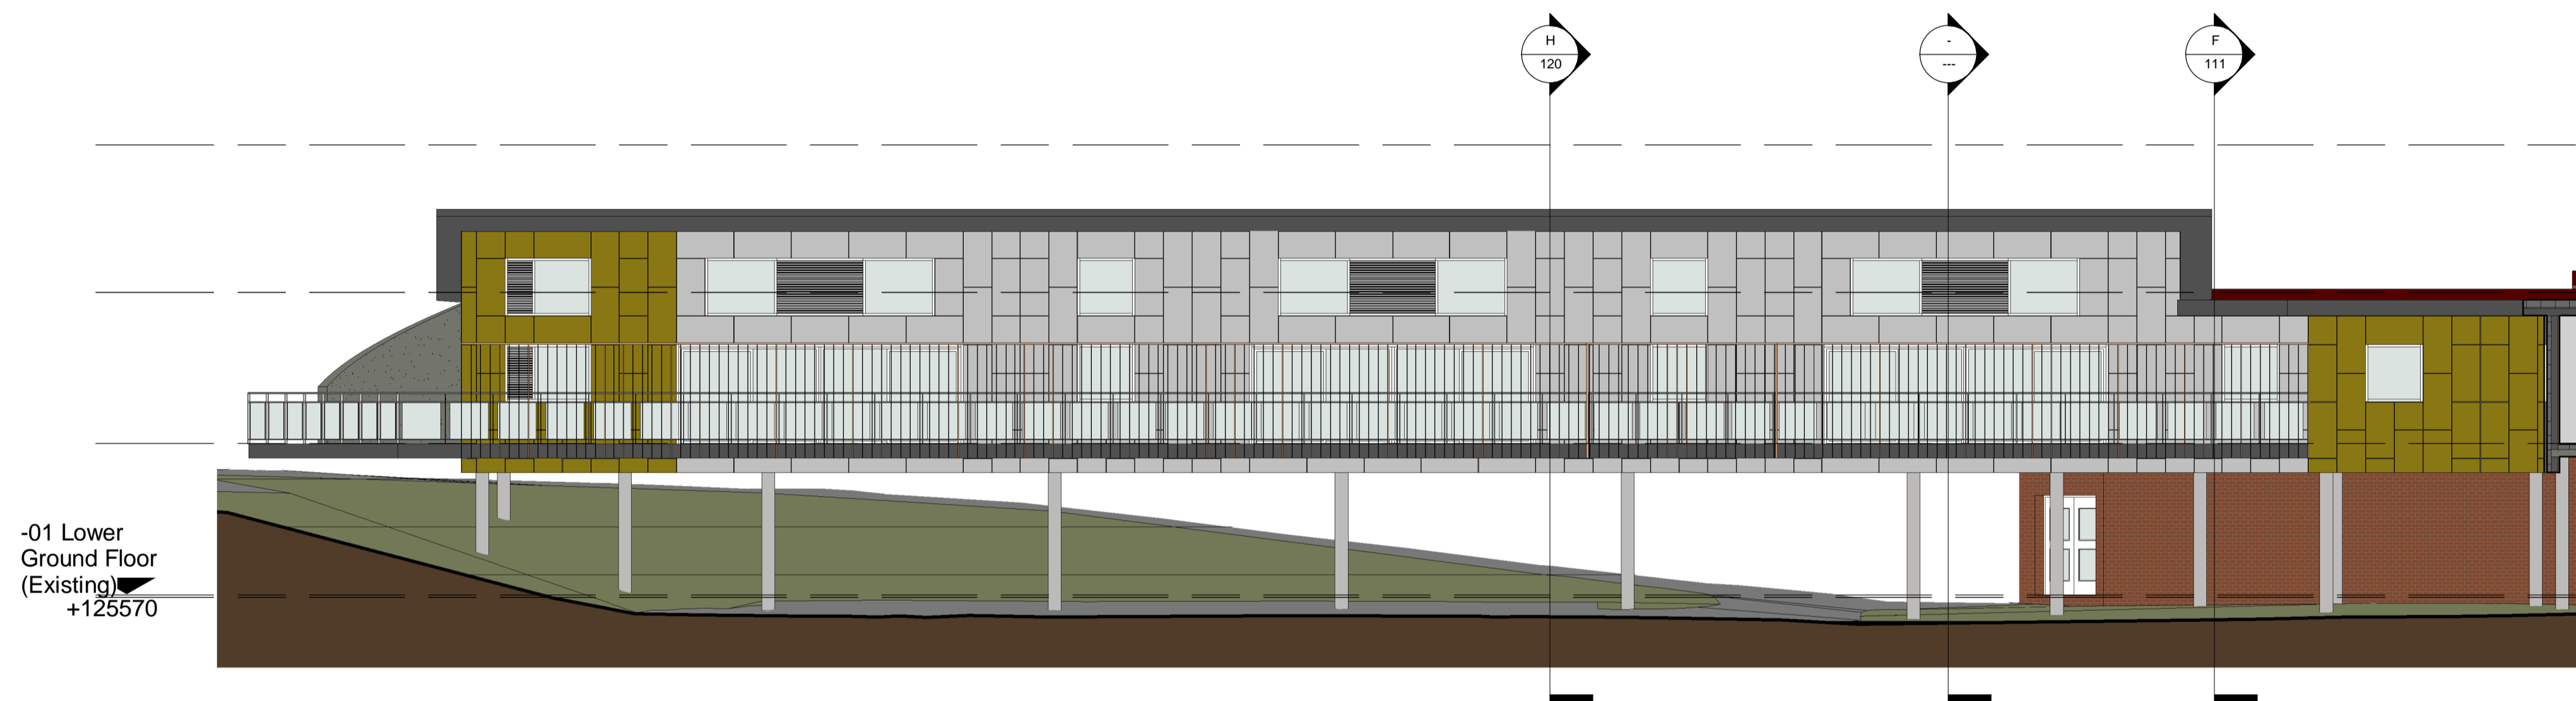

B North Elevation - Colour
1 : 100

C West Elevation - Colour
1 : 100

A South Elevation - Colour Balcony
1 : 100

AA South Elevation - Colour
1 : 100

Rev	Date	Description
Drawing Status		
PRELIMINARY		
 Brighton & Hove City Council		
Brighton & Hove City Council Property & Design Hove Town Hall, Norton Road Hove, East Sussex, BN3 3BQ Telephone 01273 290000		
Project		
Downs View School Proposed Extension		
Title		
Classroom Elevations in Colour as Proposed		
Drawn By	Checked By	Date
Author	Checker	12/07/18
Project No.	Scale	
ED 237	1 : 100	
Drawing No.	Revision	
110-1		