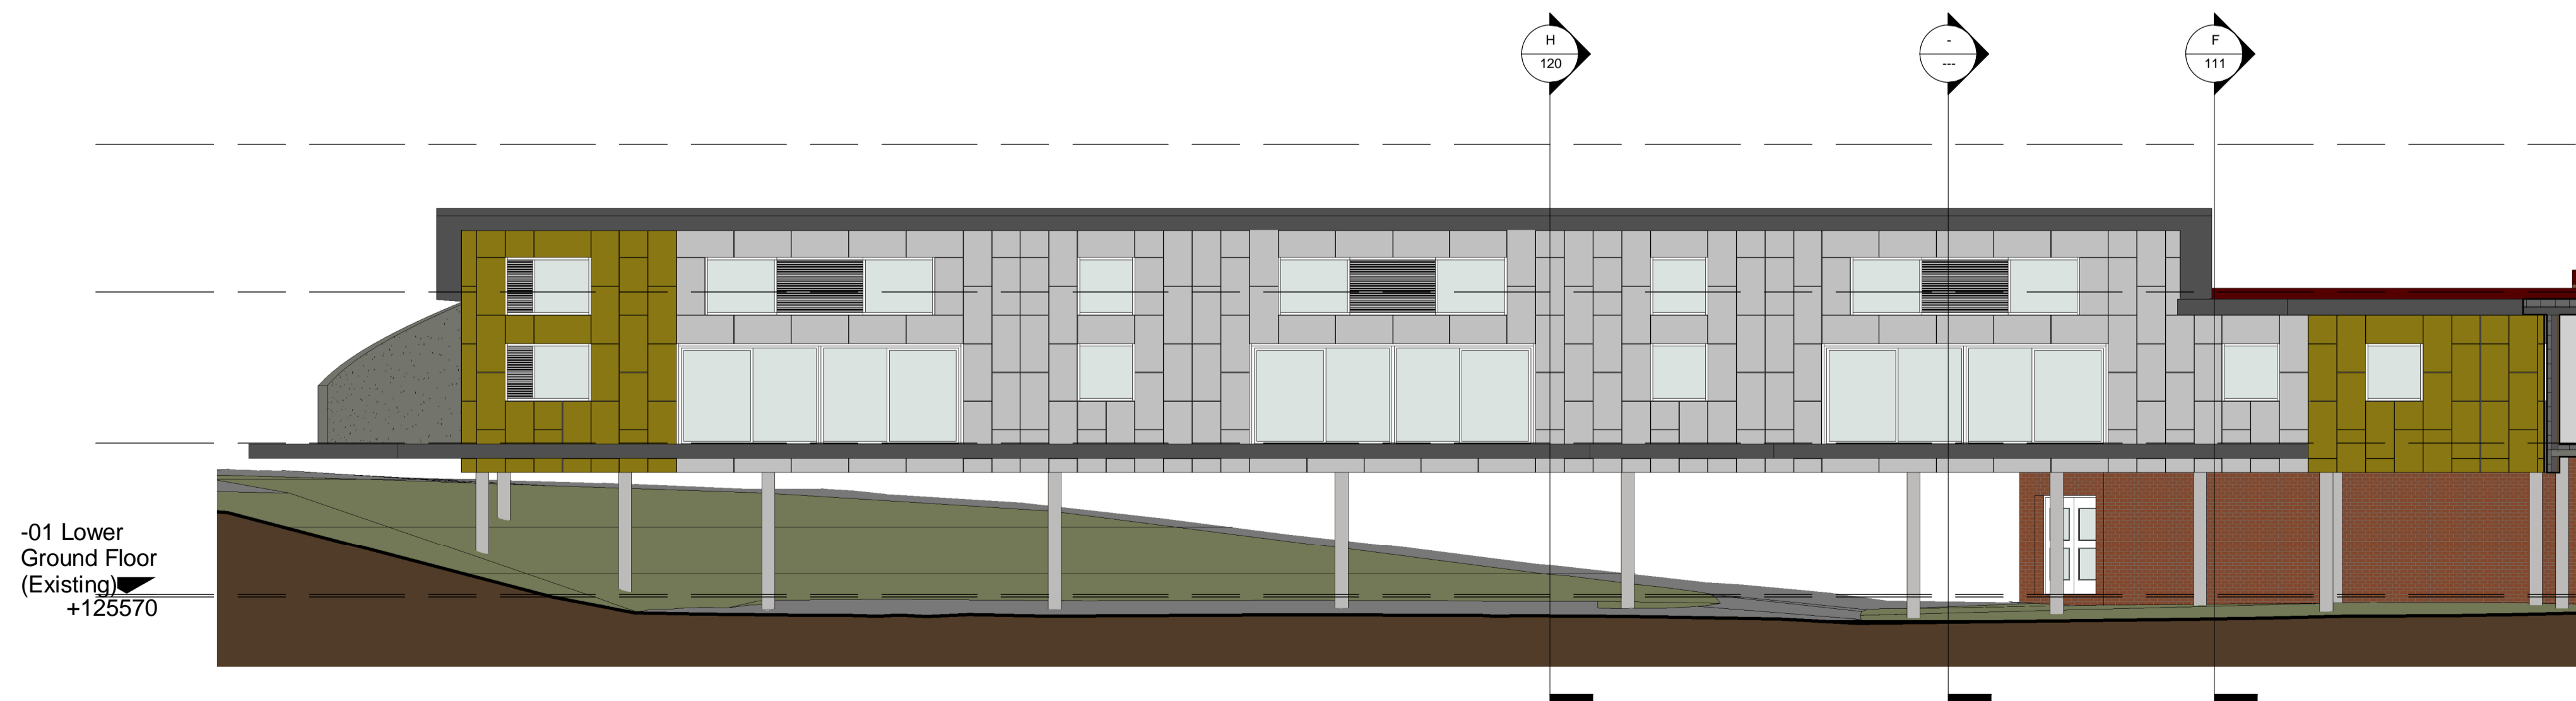

B North Elevation - Colour
1 : 100

C West Elevation - Colour
1 : 100

A South Elevation - Colour Balcony
1 : 100

AA South Elevation - Colour
1 : 100

Rev	Date	Description
Drawing Status		
PRELIMINARY		
 Brighton & Hove City Council		
Brighton & Hove City Council Property & Design Hove Town Hall, Norton Road Hove, East Sussex, BN3 3BQ Telephone 01273 290000		
Project		
Downs View School Proposed Extension		
Title		
Classroom Elevations in Colour as Proposed		
Drawn By	Checked By	Date
Author	Checker	12/07/18
Project No.	Scale	
ED 237	1 : 100	
Drawing No.	Revision	
110-1		